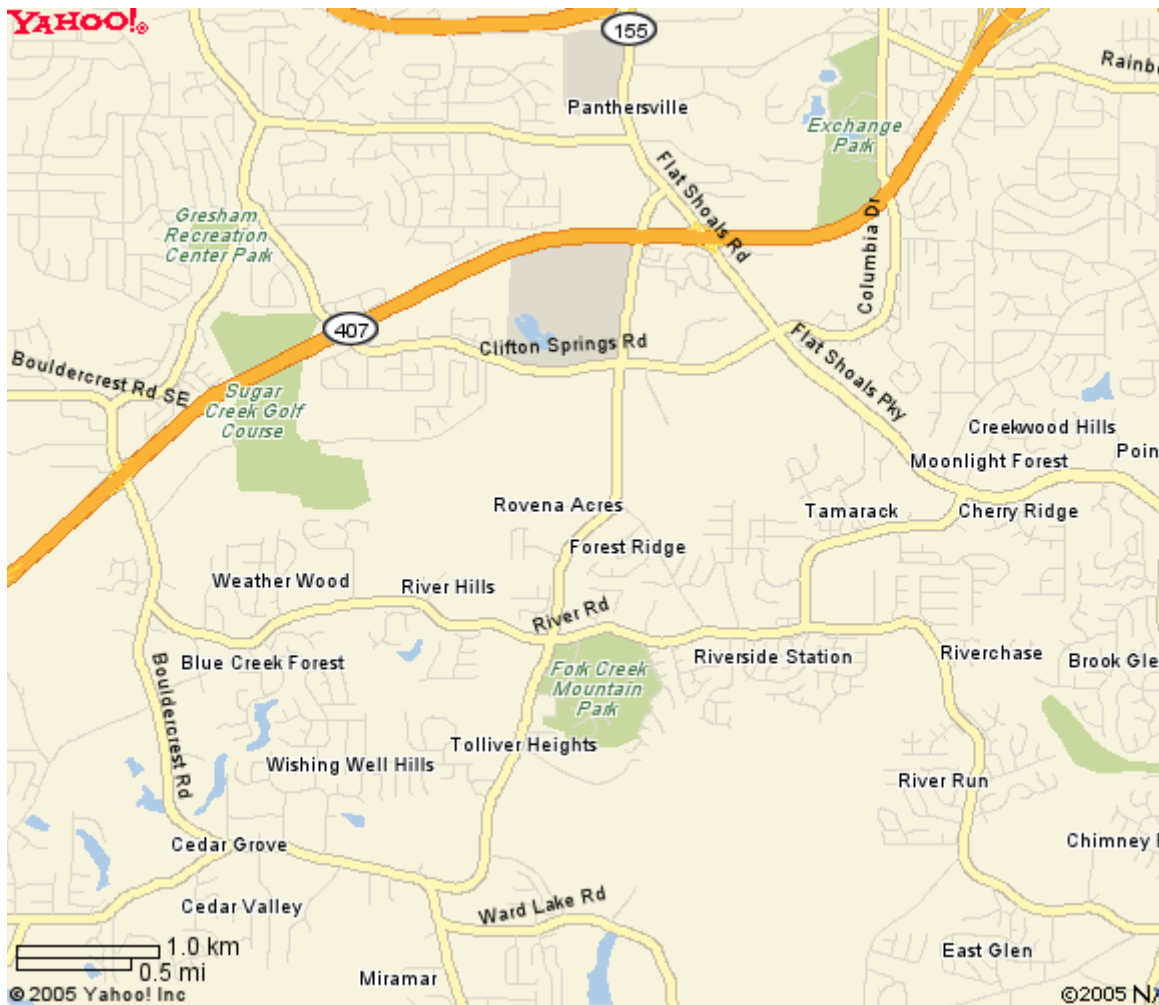

## Directions to Truelove Softball Complex - DeKalb County

**3510 Oakvale Road  
Decatur, GA 30034-4701**

From the southeast side of I-285 exit on Flat Shoals Road (exit 48) and go south, outside the perimeter. Follow Flat Shoals for about 0.5 miles and turn right on Clifton Spring Road. In 0.7 miles turn left on Panthersville Road. Follow Panthersville 0.6 miles and turn left on Oakvale Road. Truelove Softball Complex in on the left in about 0.2 miles.

From southeast I-285  
South on Flat Shoals Road (exit 48)  
Right on Clifton Springs Road  
Left on Panthersville Road  
Left on Oakvale Road

Link to Yahoo => [http://ca.maps.yahoo.com/maps\\_result?addr=3510+Oakvale+Road&csz=Decatur+GA++30034-4701&country=us&new=1&name=&qty=](http://ca.maps.yahoo.com/maps_result?addr=3510+Oakvale+Road&csz=Decatur+GA++30034-4701&country=us&new=1&name=&qty=)