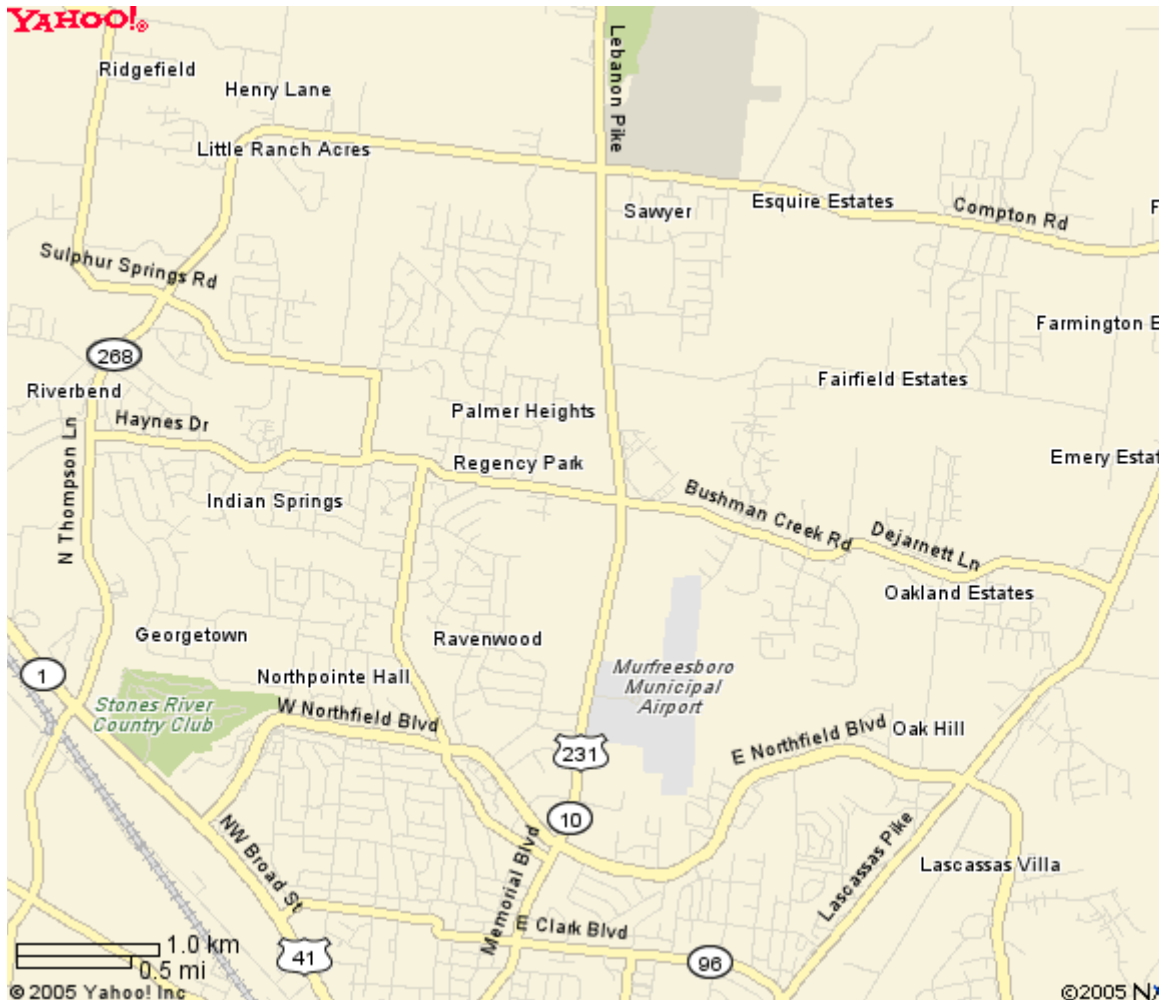

Directions to Star*Plex at McKnight Park - Rutherford County

120 DeJarnette Lane
Murfreesboro, TN 37130-9089

From Atlanta, go north on I-75. In Chattanooga take I-24 towards Nashville. Follow I-24 to Exit 78-B and go right on Old Fort Parkway (Hwy. 96). Follow Old Fort for about 4-5 miles and Star*Plex is on the right.

From I-285
North I-75
Take I-24 towards Nashville
Right on Old Fort Parkway (Exit 78-B, Hwy. 96)
Right into Star*Plex at McKnight Park

Link to Yahoo => http://ca.maps.yahoo.com/maps_result?addr=120+DeJarnette+Lane&csz=Murfreesboro+TN++37130-9089&country=us&new=1&name=&qty=