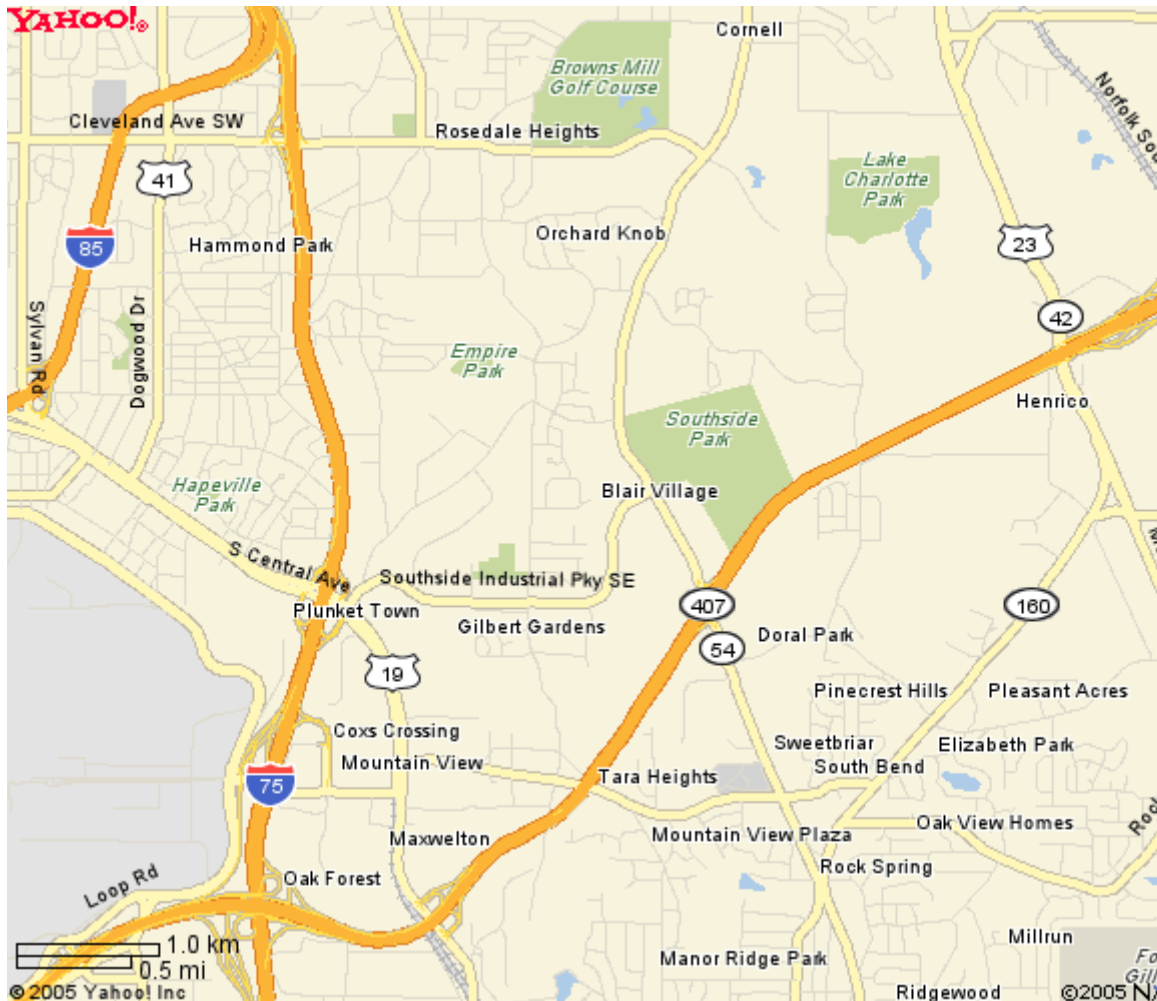

Directions to Southside Park - Fulton County

Jonesboro Road
College Park, GA 30354

From the southeast side of I-285 exit at Jonesboro Road and go north, or inside the perimeter. Follow Jonesboro (exit 55) for just under a mile. Southside Park is on the right.

From southeast I-285
North on Jonesboro Road (exit 55)
Right into Southside Park

Link to Yahoo => http://ca.maps.yahoo.com/maps_result?addr=southside&csz=College+Park+GA++30354&country=us&new=1&name=&qtv=