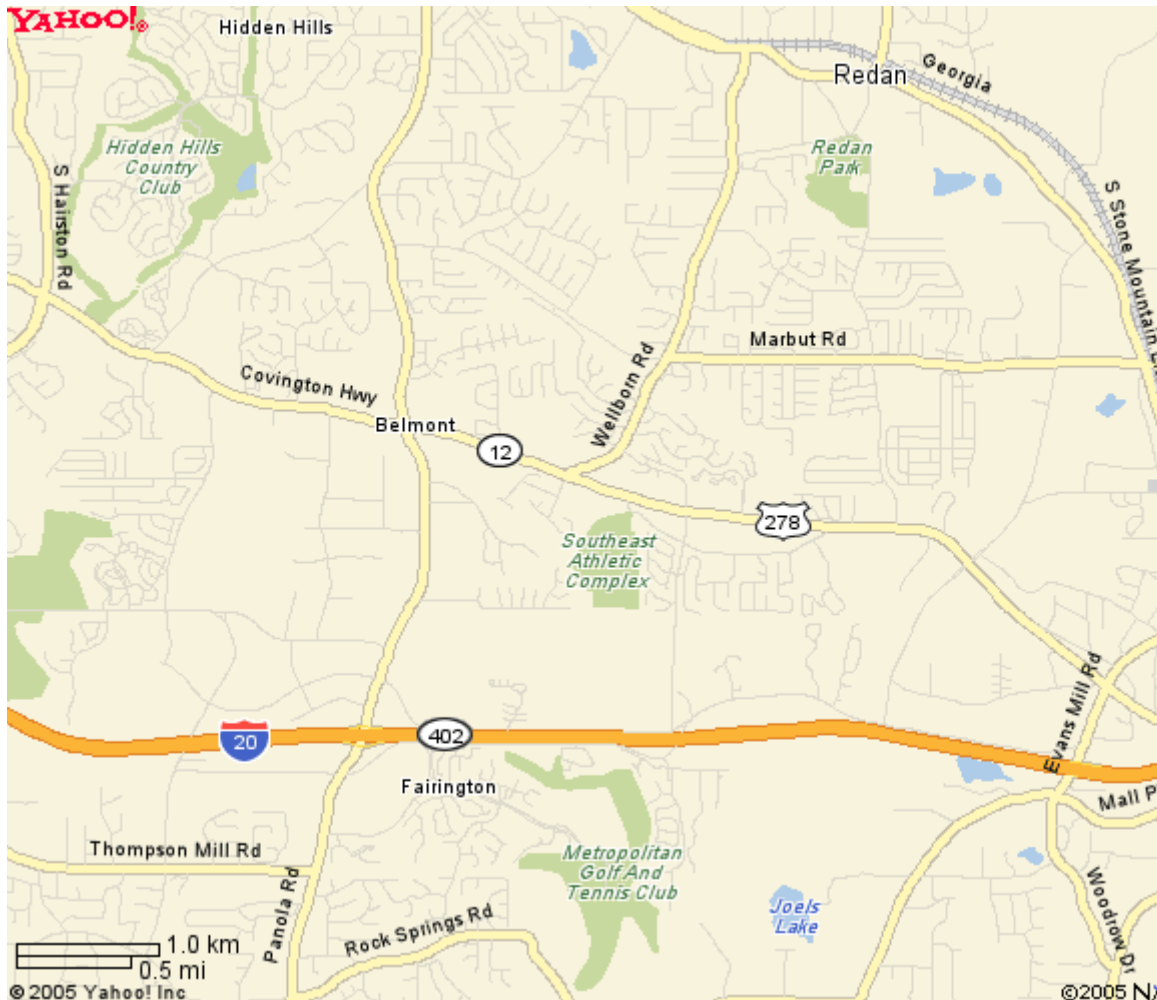

Directions to Southeast Athletic Complex - DeKalb County

5845 Hillvale Road
Lithonia, GA 30058

From the east side of I-285 go south past Ponce de Leon and Memorial Drive to Covington Highway (Hwy. 278, exit 43). Go east, or outside the perimeter, on Covington for about 5.6 miles. You'll pass Hairston Road and Panola Road. Turn right on Hillvale Road and the park will be on the right.

From east side of I-285
East on Covington Highway (Hwy. 278, exit 43)
Right on Hillvale Road
Right into Southeast Athletic Complex

Link to Yahoo => http://ca.maps.yahoo.com/maps_result?addr=5845+Hillvale+Road&csz=Lithonia+GA++30058&country=us&new=1&name=&qty=