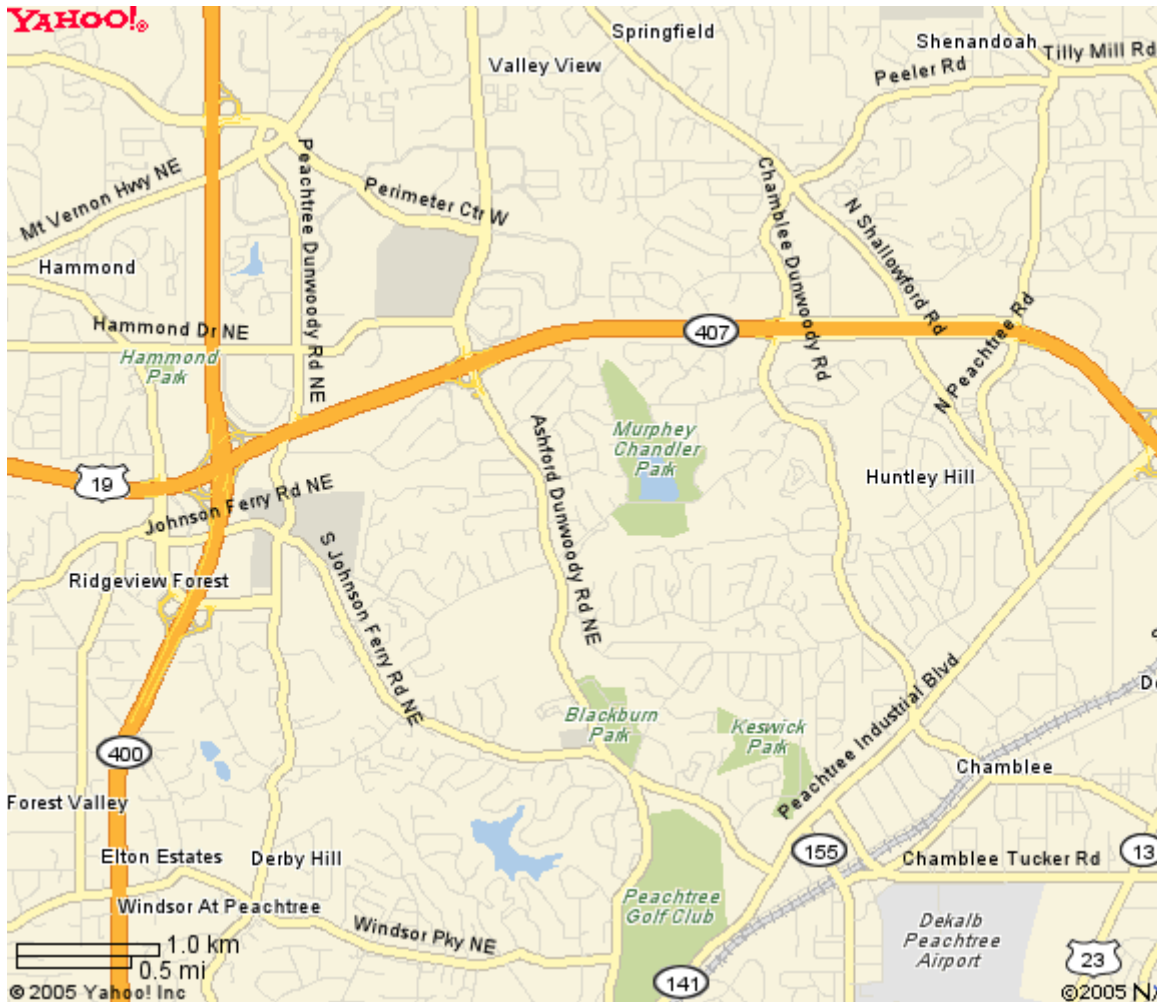

Directions to Murphey Candler Park - DeKalb County

1551 W. Nancy Creek Drive
Dunwoody, GA 30319-1849

Take I-285 East to exit 21.

Turn right off the exit onto Ashford Dunwoody Rd

Stay On Ashford Dunwoody for Approx .8 miles

Turn left onto West Nancy Creek, go approx .7 miles

Softball fields on the right after crossing over the Dam

Link to Yahoo => http://maps.yahoo.com/maps_result?addr=1551+W+Nancy+Creek+Dr+Ne&csz=Atlanta%2C+GA+30319-1849&state=GA&uzip=30319&ds=n&name=&desc=&lat=33.909196&lon=-84.326489&mlt=33.909196&mln=-84.326489&zoomin=yes&BFKey=&resize=l&trf=0&mag=3