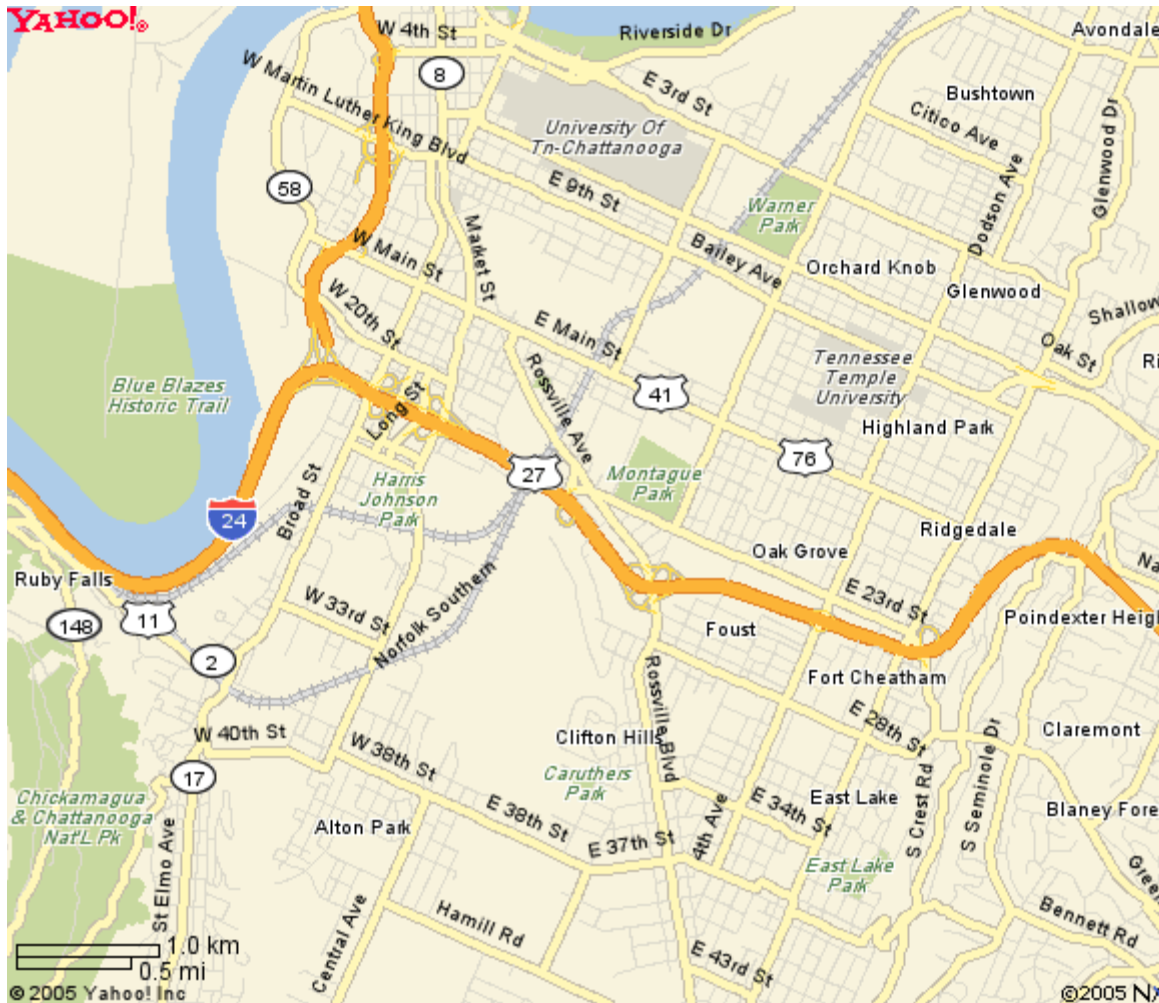

Directions to Montague Park

1141 E. 23rd Street
Chattanooga, TN 37408-2214

: North on I-75 to Tennessee state line. Get on I-24 West. Go about five miles and get off at 5th avenue exit (right after the big curve, you'll know what I mean). Turn right. Turn left at the first light (should see a Burger King on the corner). Go a couple of miles. Montague Park is on the right beside the National Guard Armory.

: ALL CORRECT EXCEPT YOU TAKE 4TH AVENUE

(Not yet verified)

Link to Yahoo => http://maps.yahoo.com/maps_result?addr=1141+E.+23rd+Street&csz=Chattanooga+TN++37408&country=us&new=1&name=&qty=