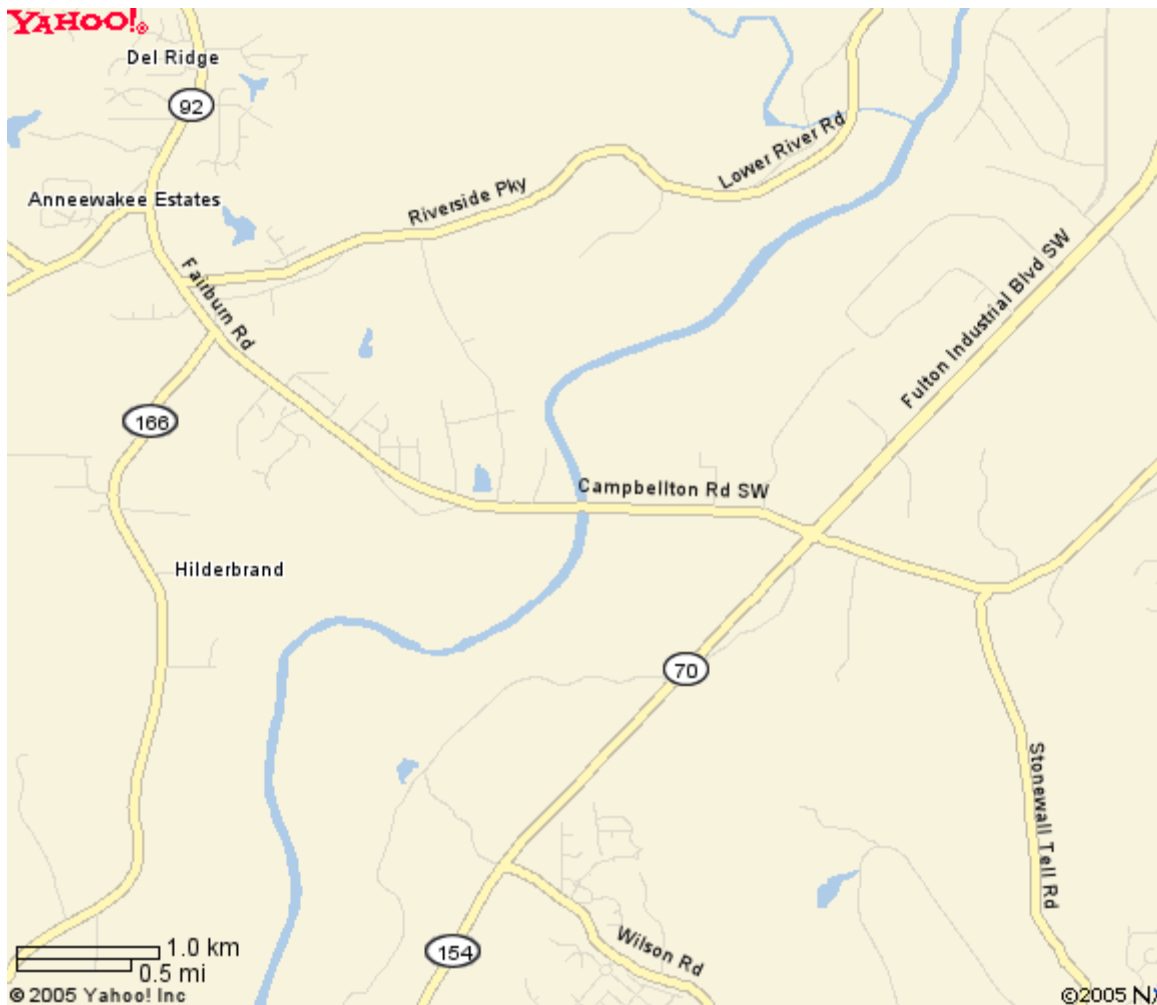

Directions to Metro Atlanta Softball Complex - Fulton County

**7301 Campbellton Road SW
Atlanta, GA 30331-8144**

From the west side of I-285, take I-20 west (exit 10), or outside the perimeter. Exit at Fulton Industrial Boulevard (exit 49) and go left. Follow Fulton Industrial for about 7.5 miles. Turn right on Campbellton Road and follow it for a about 0.75 miles. Metro Atlanta Softball Complex is on the right.

From west I-285
West on I-20 (exit 10)
Left on Fulton Industrial Boulevard (exit 49)
Right on Campbellton Road
Right into Metro Atlanta Softball Complex

Link to Yahoo => http://maps.yahoo.com/maps_result?addr=7301+Campbellton+Road+SW&csz=Atlanta+GA++30331&country=us&new=1&name=&qty=