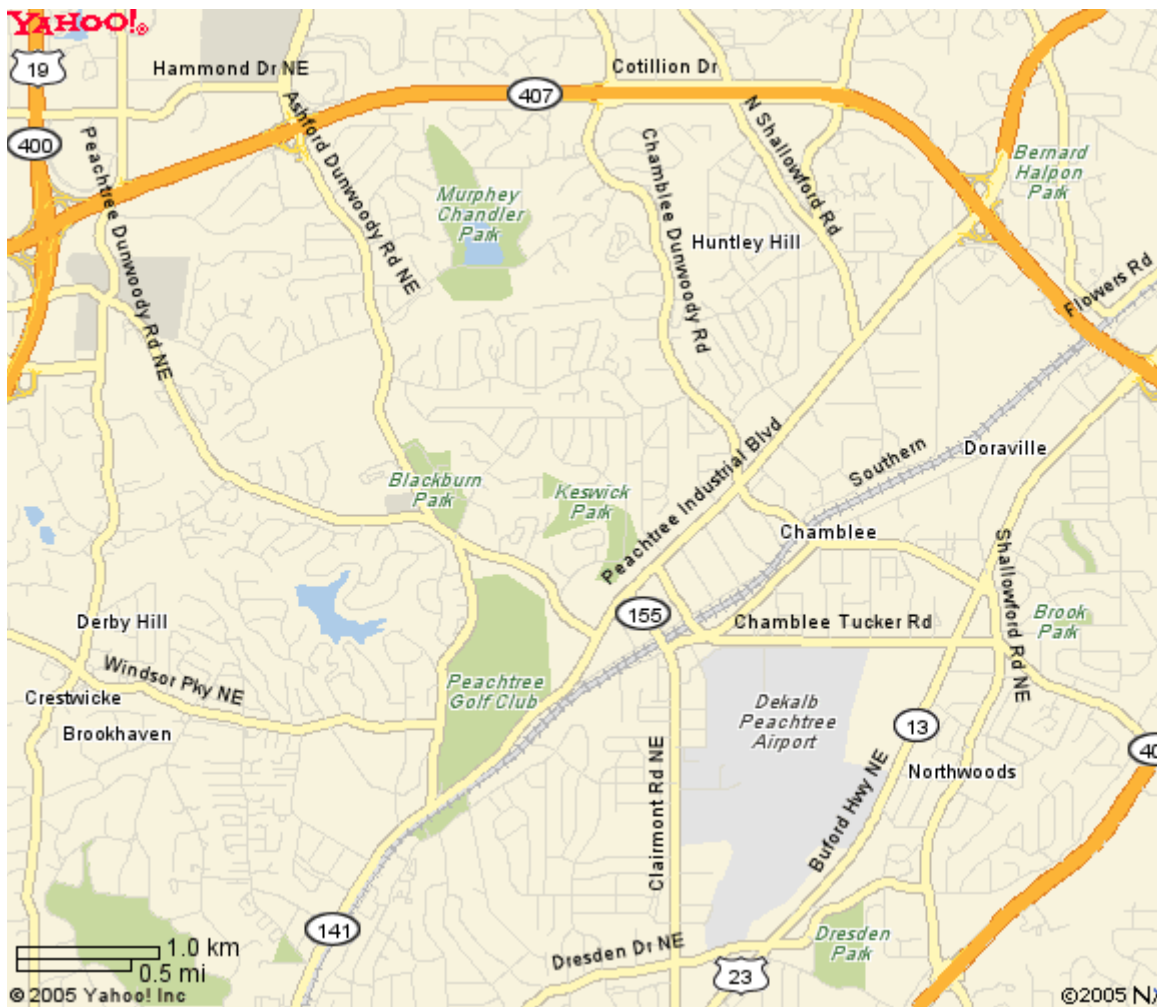

## Directions to Keswick Park - DeKalb County

**Keswick Drive  
Chamblee, GA 30341**

From the north side of I-285 exit at Peachtree Industrial Boulevard (Hwy. 141 - Exit 31) and go south, or inside the perimeter. In about 2.6 miles turn right on Johnson Ferry Road. Follow Johnson Ferry for 0.3 miles then turn right on Keswick Drive. In about 0.4 miles turn right into Keswick Park.

From north side of I-285  
South on Peachtree Industrial Boulevard (Hwy. 141 - Exit 31)  
Right on Johnson Ferry  
Right on Keswick Drive  
Right into Keswick Park

- OR -

From the north side of I-285 exit Ashford-Dunwoody Road (exit 29) and go south, or inside the perimeter. In about 2.0 miles you'll come to a "Y". Veer left on Johnson Ferry Road. In about 0.5 miles turn left on Keswick Drive. In about 0.2 miles turn right into Keswick Park.

Link to Yahoo => [http://maps.yahoo.com/maps\\_result?addr=Keswick+Drive&csz=Chamblee+GA++30341&country=us&new=1&name=&qty=](http://maps.yahoo.com/maps_result?addr=Keswick+Drive&csz=Chamblee+GA++30341&country=us&new=1&name=&qty=)