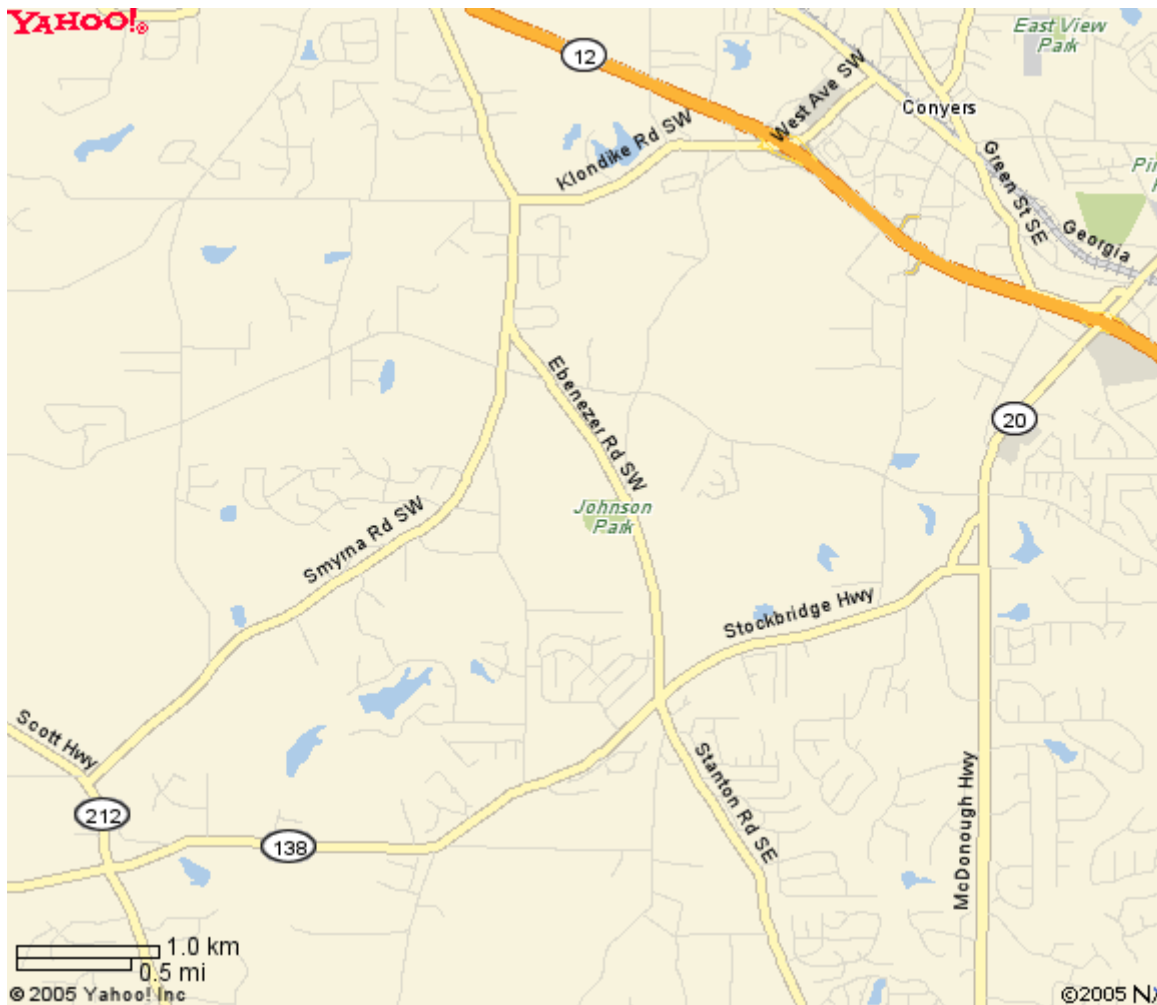

Directions to Johnson Park Softball Complex - Rockdale County

1791 Ebenezer Road
Conyers, GA 30094-6249

From I-285 go east on I-20 and go to the West Avenue exit (exit 80). Turn right at the exit and at the second light (less than 0.2 miles) turn left on Johnson Road. Follow Johnson Road for 1.7 miles until it dead ends into Ebenezer Road. Turn left on Ebenezer and in 0.2 miles turn right into Johnson Park.

From I-285
East on I-20
Right on West Avenue (exit 80)
Left on Johnson Road
Left on Ebenezer
Right into Johnson Park

Link to Yahoo => http://maps.yahoo.com/maps_result?addr=1791+Ebenezer+Road&csz=Conyers+GA++30094&country=us&new=1&name=&qty=