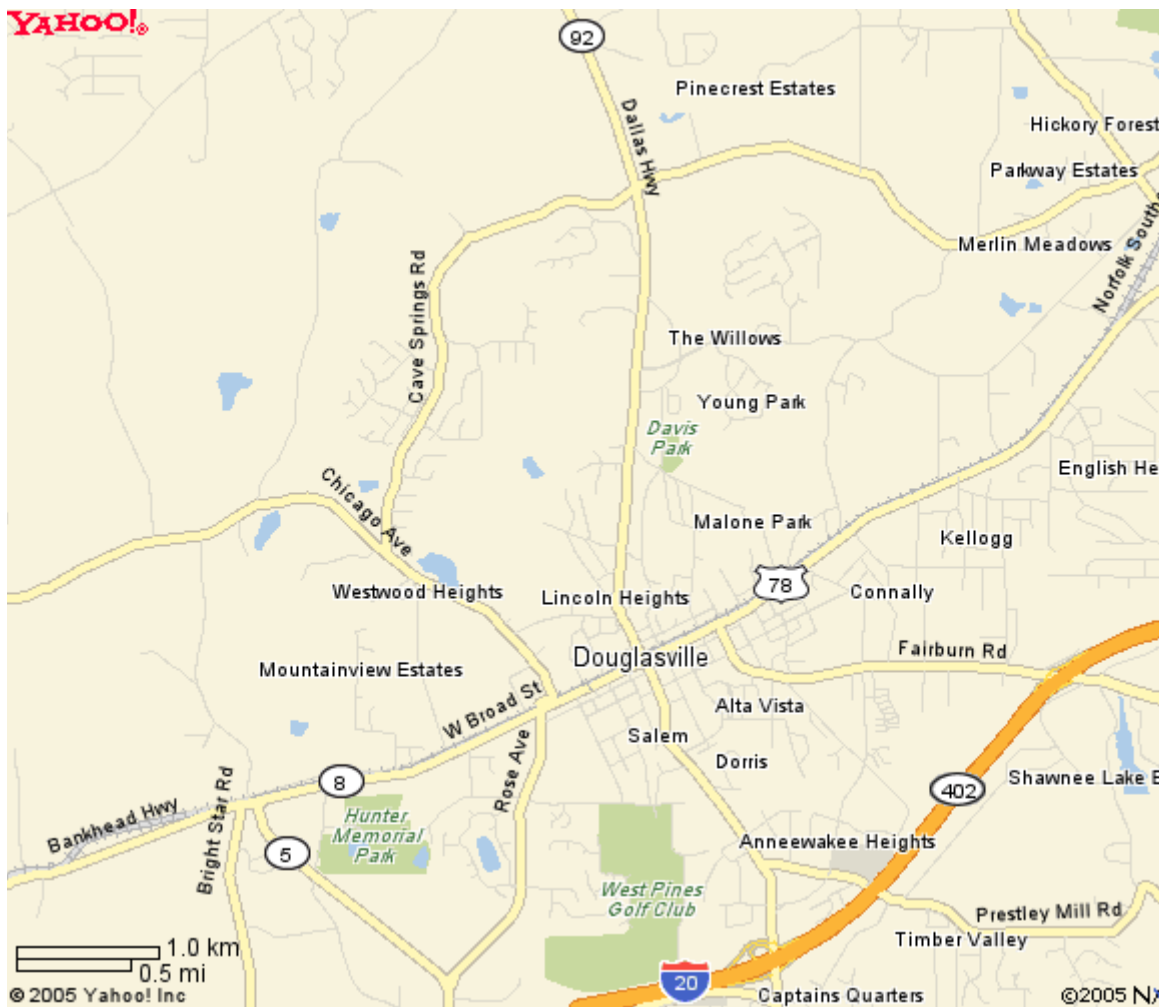

Directions to Jesse Davis Park - Douglas County

Address not available

Address not available

From the west side of I-285, take I-20 west. Follow I-20 West to Fairburn Road (exit 37 - Hwy. 92). Follow Hwy. 92 until it deadends and turn left on Broad Street (Hwy. 78 & 5). Follow Hwy. 78 for under 0.4 miles and turn right on Dallas Highway (Hwy. 92). Follow Hwy. 92 for about 0.9 miles and turn right on Brown Road. Follow Brown Road for under 0.2 miles and turn left into Jesse Davis Park.

From I-285

West on I-20

Right on Fairburn Road (exit 37 - Hwy. 92)

Left on Broad Street (Hwy. 78 & 5)

Right n Dallas Highway (Hwy. 92)

Right on Brown Road

Left into Jesse Davis Park

Link to Yahoo => http://maps.yahoo.com/maps_result?addr=hunter+park&csz=Douglasville+GA++30134&country=us&new=1&name=&qty=