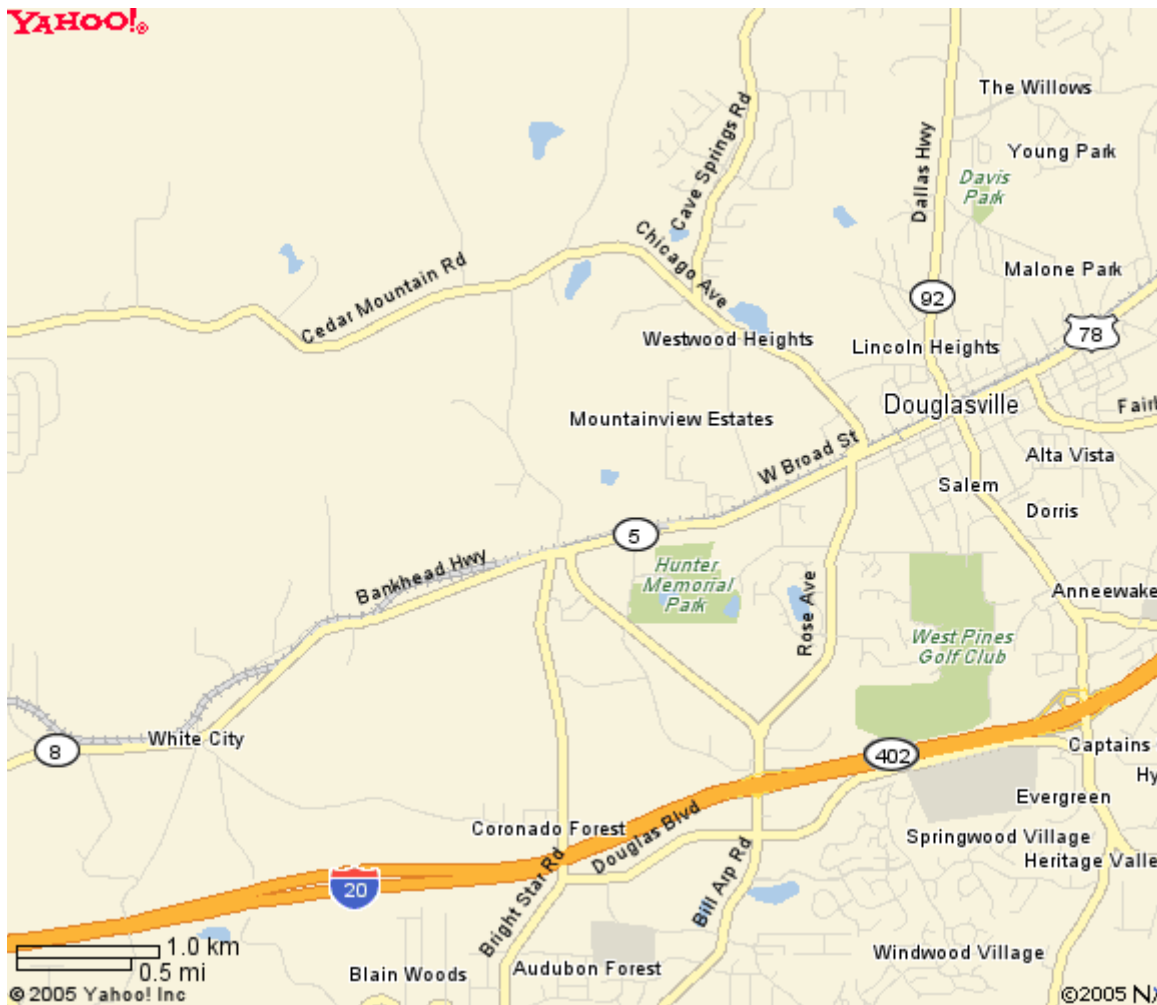

## Directions to Hunter Park - Douglas County

Address not available

Address not available

From I-285, go west on I-20. Exit I-20 on Highway 5 (Bill Arp Road - exit 8) and turn right, or north. Follow Hwy. 5 for about 1.4 miles until you dead end into Highway 78 (Broad Street). Turn right on Hwy. 78 and go about 0.3 miles to Gurley Road. Turn right on Gurley and left into Hunter Park.

From I-285

West on I-20

Right on Highway 5 (exit 8)

Right on Highway 78

Right on Gurley Road

Left into Hunter Park

Link to Yahoo => [addr=hunter+park&csz=Douglasville+GA++30134&country=us&new=1&name=&qt=](http://maps.yahoo.com/?addr=hunter+park&csz=Douglasville+GA++30134&country=us&new=1&name=&qt=)