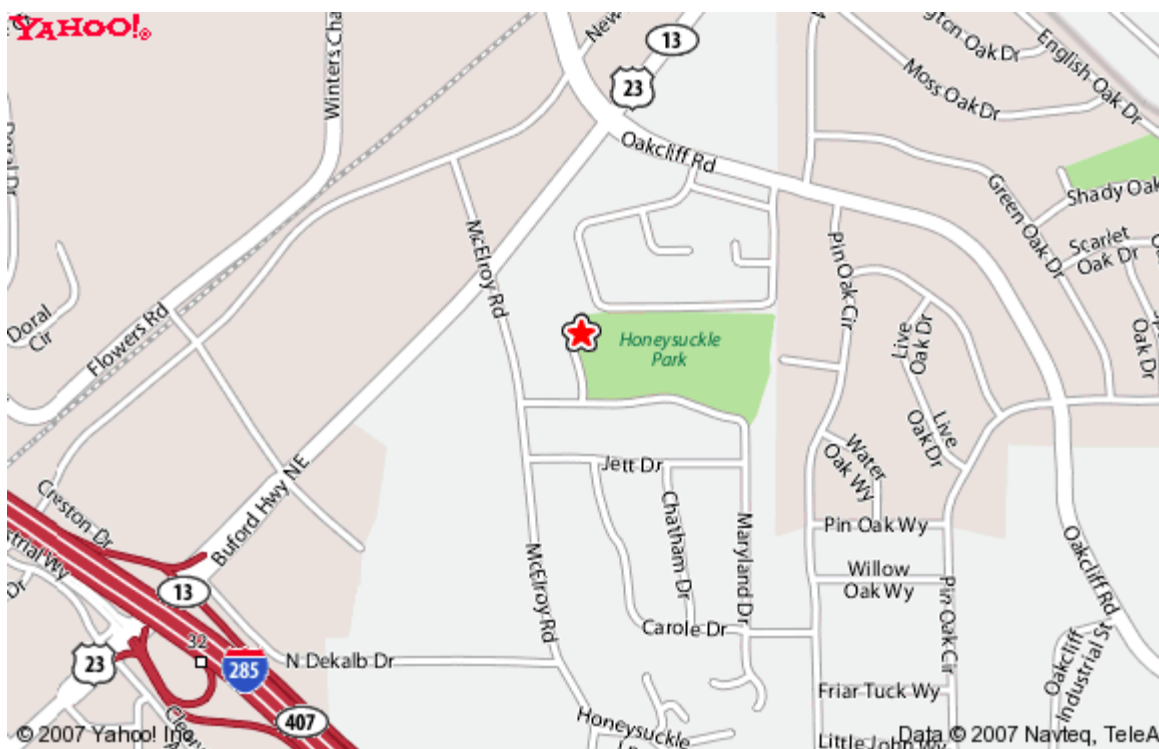

## Directions to Honeysuckle Park - DeKalb County

**3037 Pleasant Valley Drive  
Doraville, GA 30340-2419**

From the northeast side of I-285 go north, or outside the perimeter, on Buford Highway (exit 32). Follow Buford for about 0.6 miles and turn right on McElroy Road. Follow McElroy less than 0.2 miles and turn left on Pleasant Valley Drive. The Park is on the left.

From I-285  
North on Buford Highway (exit 32)  
Right on McElroy  
Left on Pleasant Valley Drive  
Left into Park

Link to Yahoo => <http://maps.yahoo.com/-mvt=m&q1=3990-3999%20Pleasant%20Trail,%20doraville,%20ga%2030340&trf=0&lon=-84.264386&lat=33.90702&mag=3>