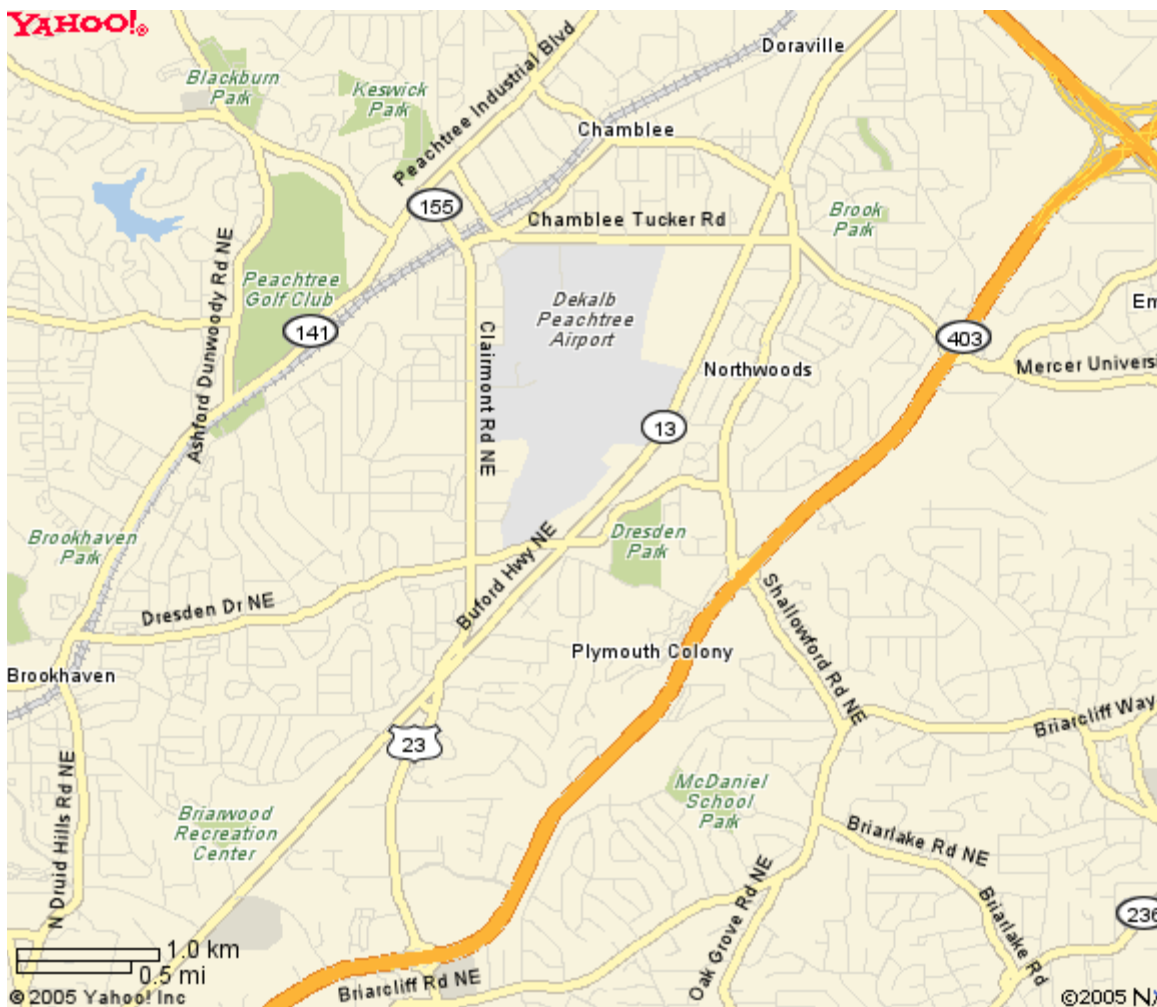

## Directions to Dresden Drive Park - DeKalb County

2301 Dresden Drive  
Atlanta, GA 30341

From I-285 go south on I-85. (southwest) Exit I-85 at Shallowford Road (exit 93) to the right, or north. In less than a half mile turn left on Dresden Drive. Follow Dresden for about a half mile and turn left into Dresden Drive Park.

From I-285  
South on I-85  
Right, or north, on Shallowford (exit 93)  
Left on Dresden  
Left on Dresden Drive Park

Link to Yahoo => [http://maps.yahoo.com/maps\\_result?addr=2301+Dresden+Drive&csz=Atlanta+GA++30341&country=us&new=1&name=&qty=](http://maps.yahoo.com/maps_result?addr=2301+Dresden+Drive&csz=Atlanta+GA++30341&country=us&new=1&name=&qty=)