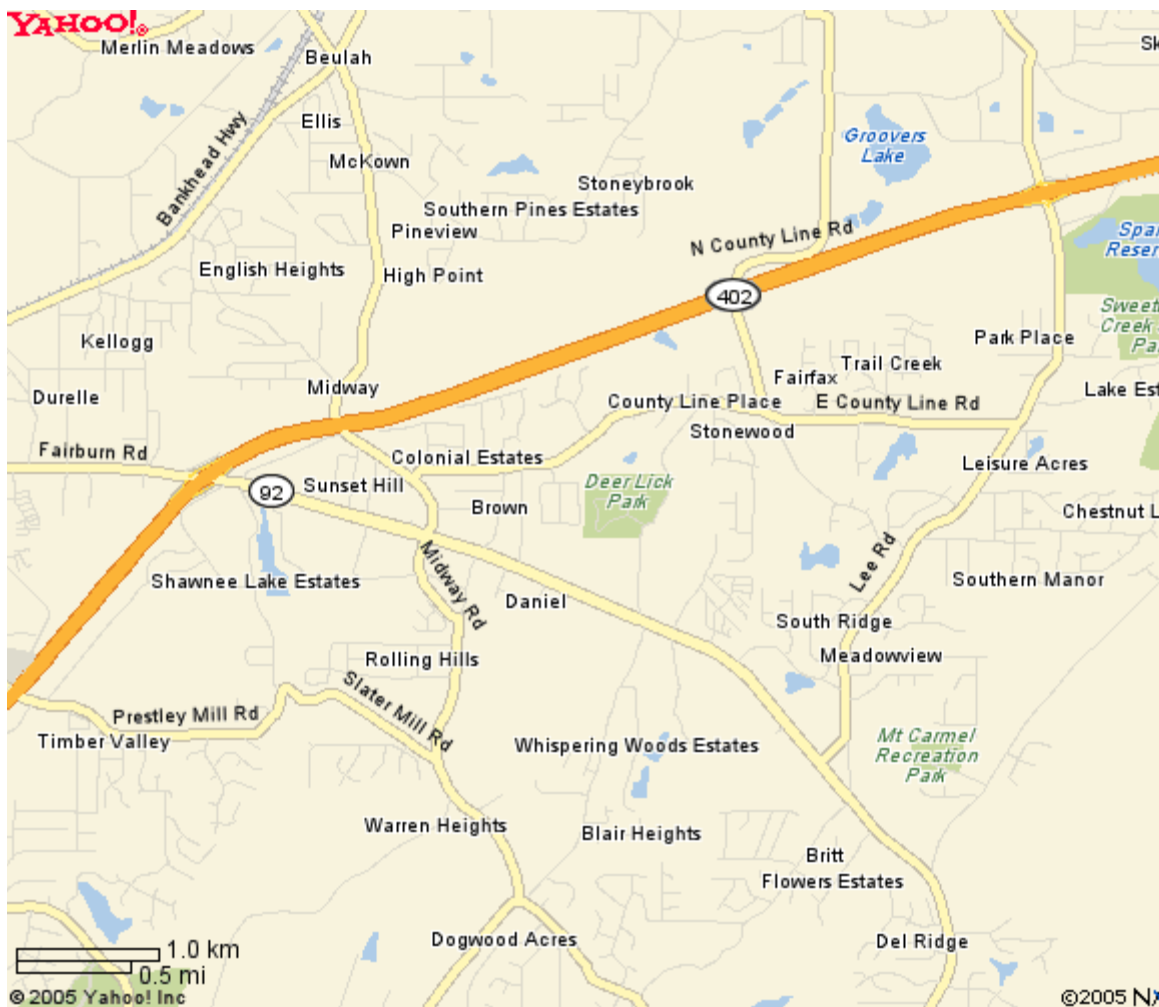

Directions to Deer Lick Park - Douglas County

Address not available

Address not available

From west I-285, go west on I-20. Exit Fairburn Road (Hwy. 92 - exit 37) and go left, or south. Follow Fairburn for about 2.0 miles and turn left on Mack Road. Go less than 0.5 miles and turn left into the Deer Lick Park.

From I-285

West on I-20

Left on Fairburn Road, or Hwy. 92 (Exit 37)

Left on Mack Road

Left into Deer Lick Park

Link to Yahoo => http://maps.yahoo.com/maps_result?addr=fair+play&csz=Douglasville+GA&country=us&new=1&name=&qty=