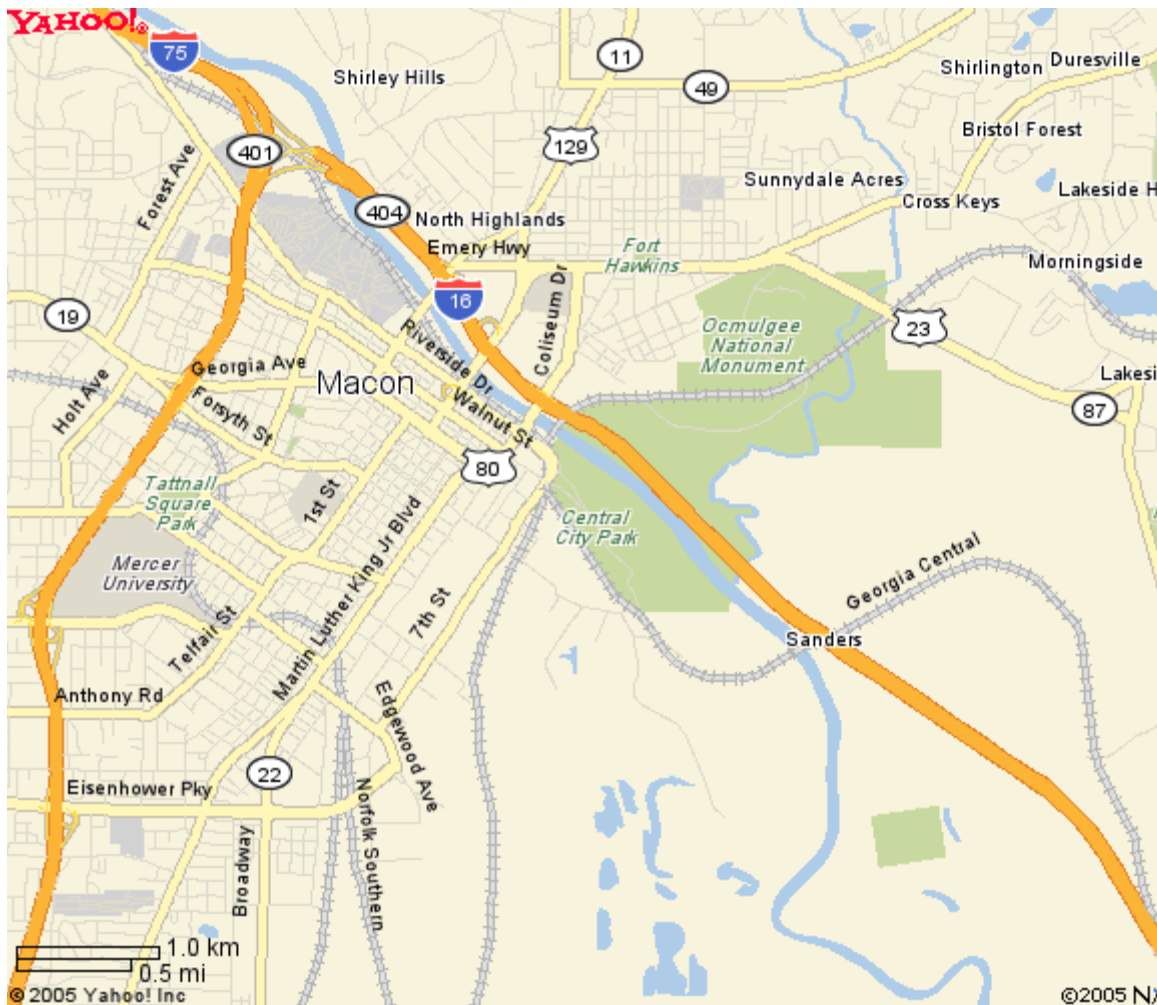

Directions to Central City Park - Bibb County

Lower Walnut Street @ Seventh Street Macon, GA

From I-285 go south on I-75 to Macon. In Macon take I-16 East (exit 165). Follow I-16 to Coliseum Drive (exit 2) and turn right across the river. Follow Coliseum for about 0.1 miles and turn left on Riverside Drive. Follow Riverside for about 0.25 miles into Central City Park.

From I-285
South on I-75
East on I-16 (Exit 165)
Right on Coliseum Drive (Exit 2)
Left on Riverside Drive into Central City Park

Link to Yahoo => http://maps.yahoo.com/maps_result?addr=Lower+Walnut+Street&csz=Macon+GA&country=us&new=1&name=&qtv=