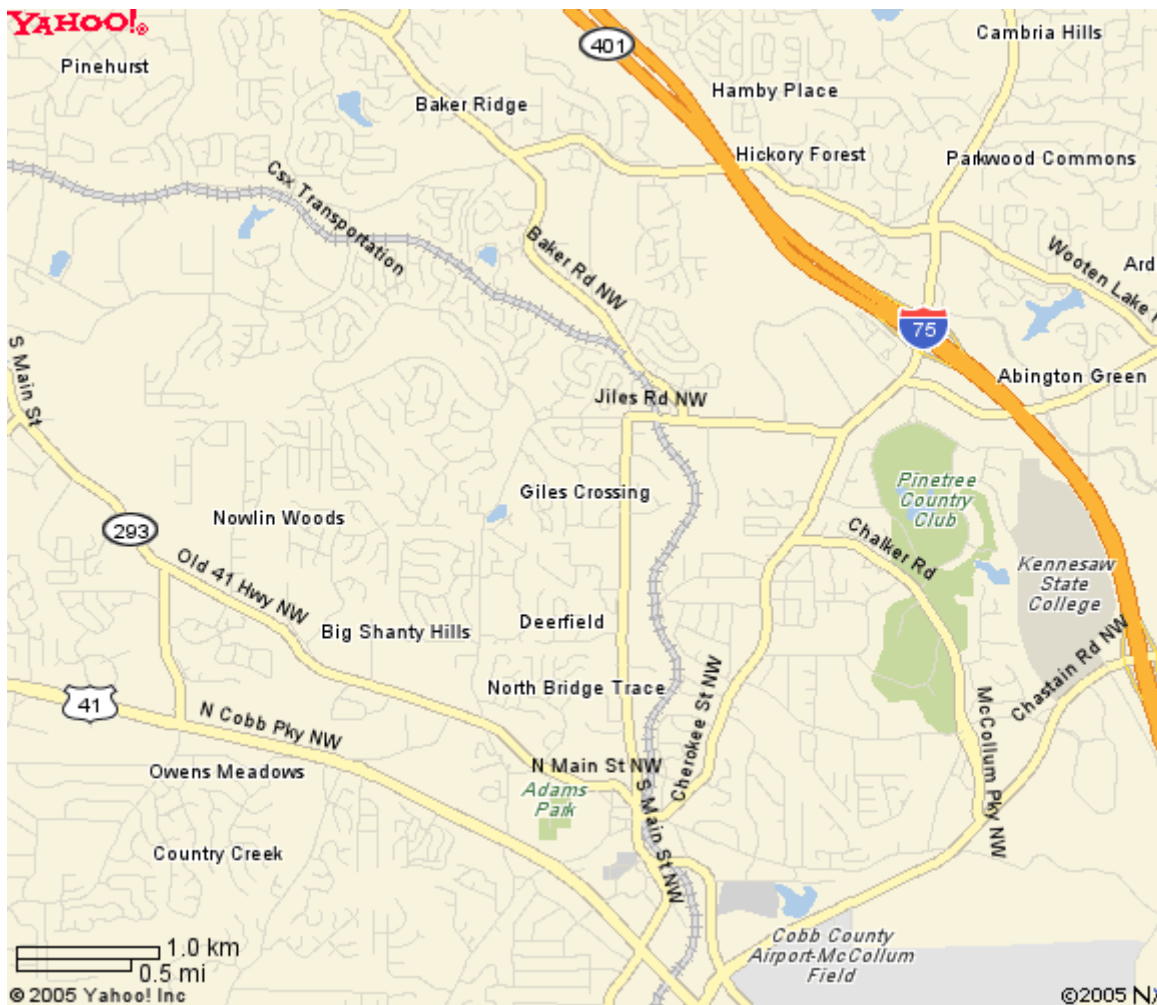

Directions to Burrell Field - Cobb County

Moon Station Road Kennesaw, GA 30144

From I-285 go north on I-75 to Chastain Road (exit 271). Turn left on Chastain and follow it for about 1.4 miles. Chastain turns into McCollum Parkway. Turn right on Main Street. Follow Main for about 1.2 miles where Main splits off to the left while Moon Station Road goes straight. Follow Moon Station and stay on it for about 0.3 miles. Turn right into Burrell Field.

From I-285
North on I-75
Left on Chastain Road (exit 271)
Turns into McCollum Parkway
Right on Main Street
Straight on Moon Station Road
Right into Burrell Field

Link to Yahoo => http://maps.yahoo.com/maps_result?addr=Moon+Station+Road&csz=Kennesaw+GA++30144&country=us&new=1&name=&qty=