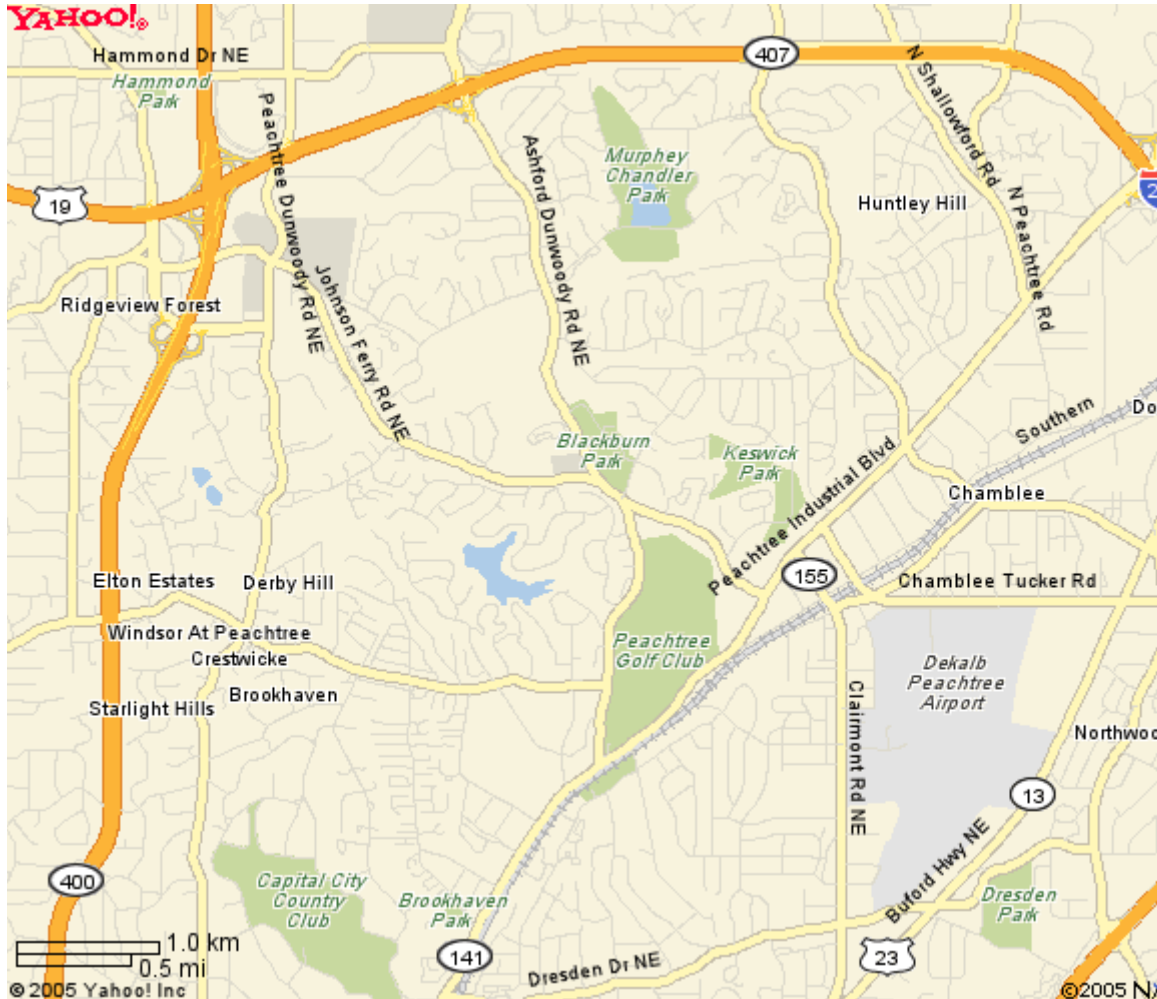

Directions to Blackburn Park - DeKalb County

**3493 Ashford Dunwoody Road
Atlanta, GA 30319**

From the north side of I-285 exit Ashford-Dunwoody Road (exit 29) and go south, or inside the perimeter.
In about 1.7 miles turn left into Blackburn Park.

From north side of I-285
South on Ashford-Dunwoody (exit 29)
Left into Blackburn Park

Link to Yahoo => http://maps.yahoo.com/maps_result?addr=3493+Ashford+Dunwoody+Rd+Ne&csz=Atlanta%2C+GA+30319-2546&state=GA&uzip=30319&ds=n&name=&desc=&lat=33.891997&lon=-84.325858&mit=33.891997&mln=-84.325858&zoomin=yes&BFKey=&resize=l&trf=0&maq=3