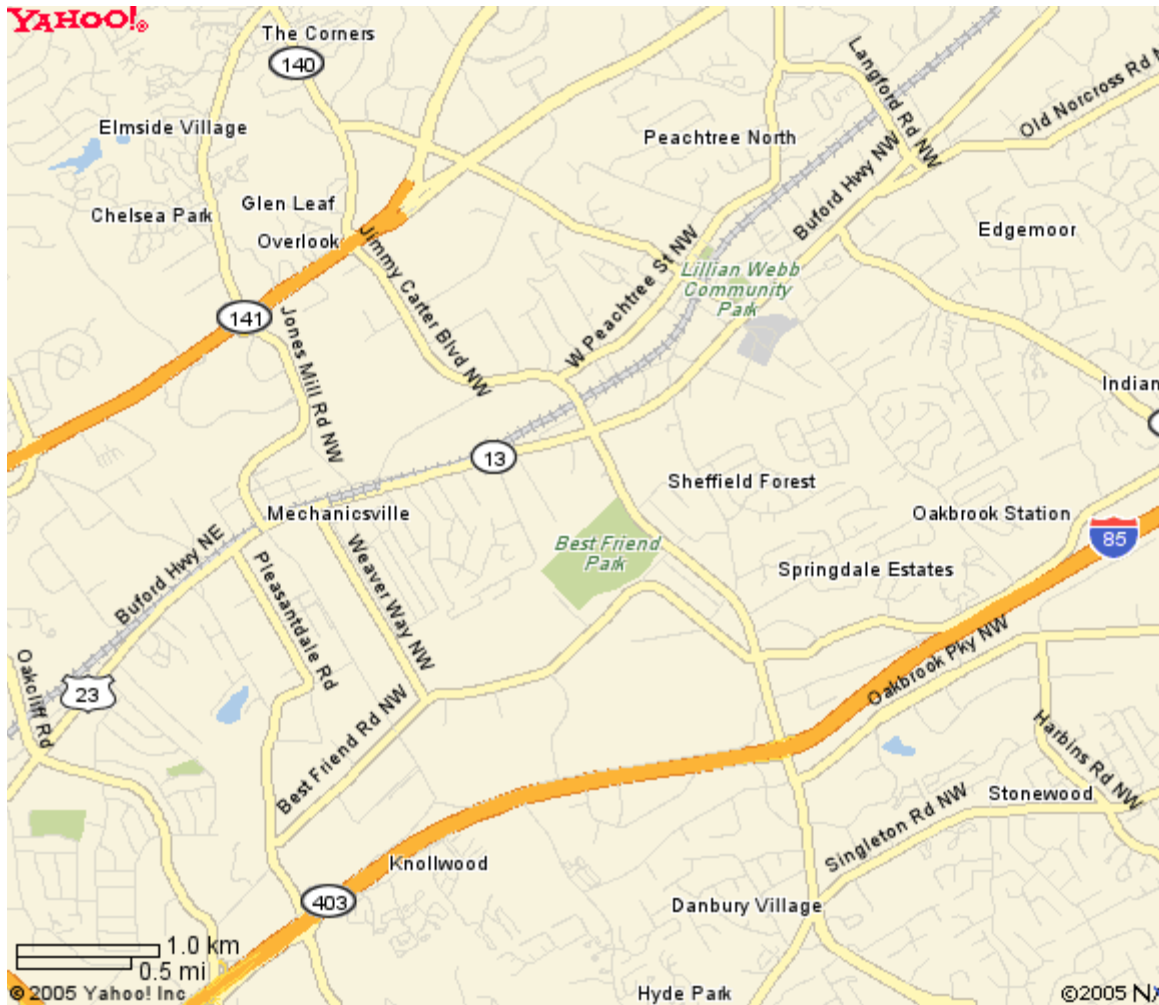

Directions to Best Friend Park - Gwinnett County

**6224 Jimmy Carter Boulevard
Norcross, GA 30071**

From I-285 take I-85 north to Jimmy Carter Boulevard (exit 99). Turn left on Jimmy Carter and follow it for about 1.4 miles. Best Friend Park is on the left.

From I-285
North on I-85
Left on Jimmy Carter Boulevard (exit 99)
Left into Best Friend Park

Link to Yahoo => http://maps.yahoo.com/maps_result?addr=6224+Jimmy+Carter+Boulevard&csz=Norcross+GA++30071&country=us&new=1&name=&qty=