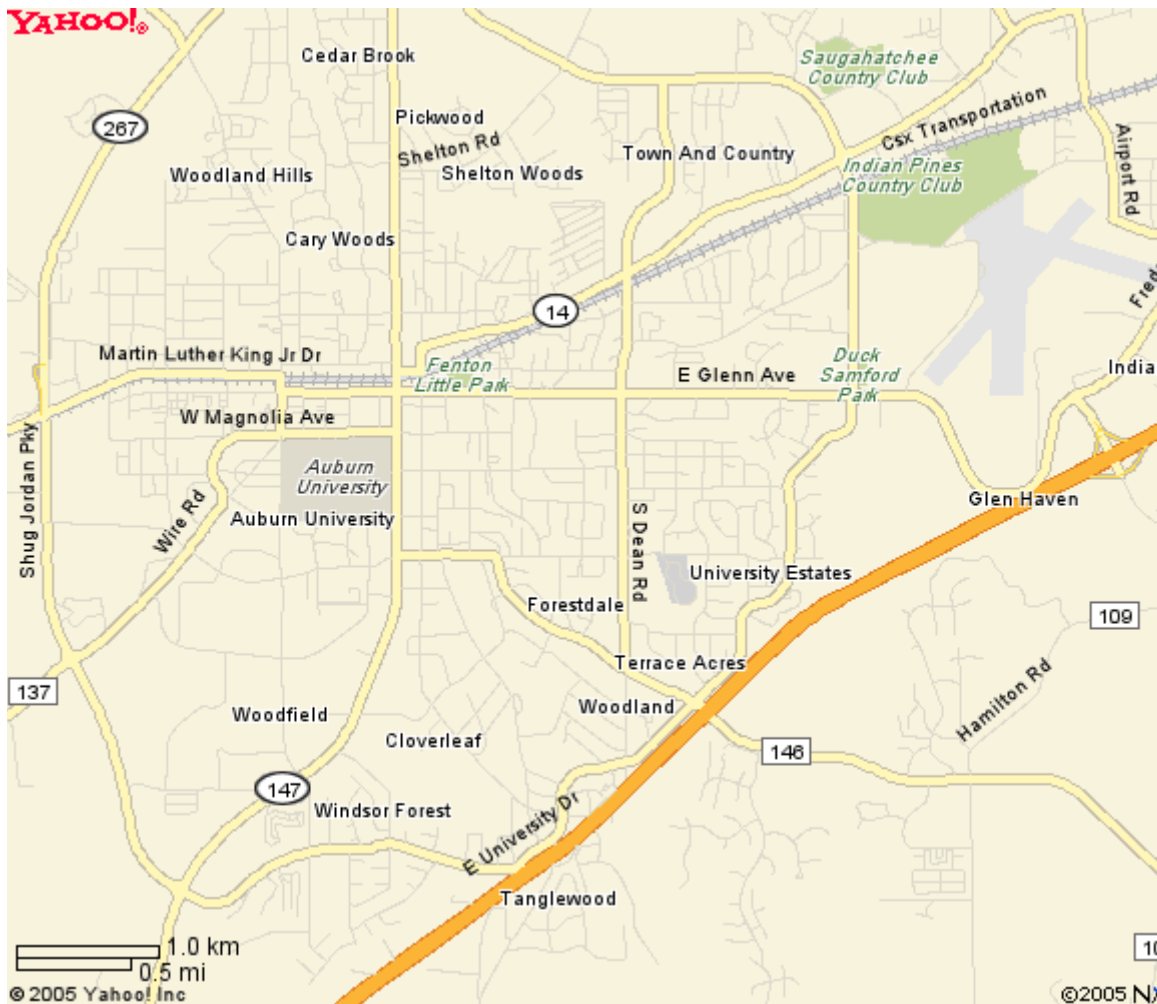

Directions to Auburn Softball Complex

307 South Dean Road
Auburn, AL 36830

DIRECTIONS – I-85 EXIT 51 BEHIND THE HAMPTON INN

(Not yet verified)

<http://www.highintensitysoftball.com/maps/AuburnSC.html>

Directions Miles

- 1 Take SR-85 North through Crestview to Alabama Stateline. 63.6
- 2 Entering Alabama: Continue (North) on SR-55 [S 3rd Street Ext] 0.9
- 3 Bear LEFT (North-West) onto US-331 [SR-9] 20.7
- 4 Turn RIGHT (North) onto US-84 [US-331] 22.5
- 5 Continue (North) on US-29 [US-331] 9.5
- 6 Turn LEFT (West) onto US-331 [SR-9] 46.7
- 7 Turn RIGHT (East) onto US-80 [US-82] 7.0 7.0
- 8 At I-85 Exit 6, bear RIGHT (East) onto I-85 44.9 44.9
- 9 At I-85 Exit 51, turn RIGHT (South) onto US-29 (S) [SR-15] 0.5
- 10 Arrive Auburn Softball Complex, US-29 S, Auburn, AL.

Link to Yahoo => http://maps.yahoo.com/maps_result?addr=307+South+Dean+Road&csz=Auburn+AL++36830&country=us&new=1&name=&qtv=