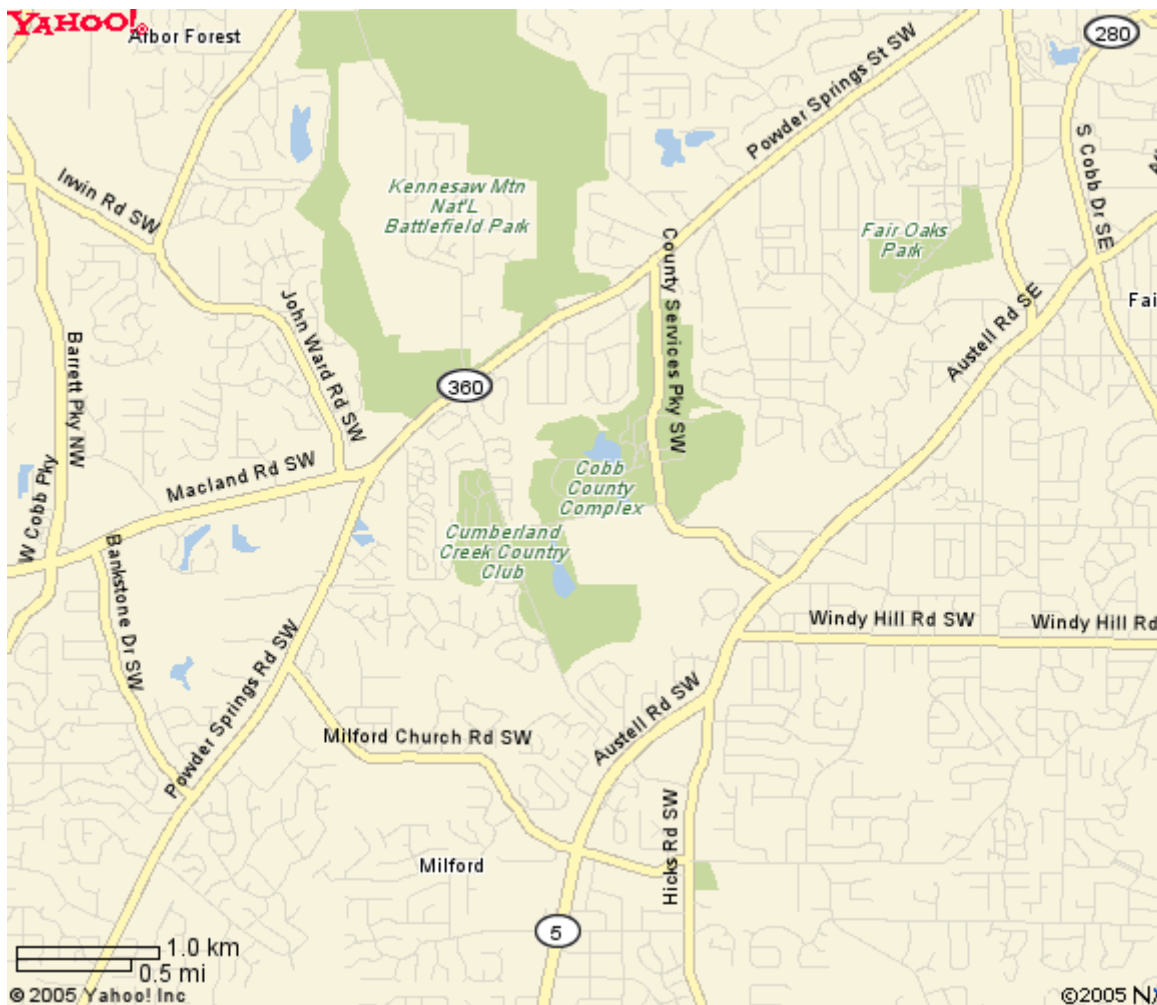

Directions to Al Bishop Softball Complex - Cobb County

**1082 Al Bishop Drive SW
Marietta, GA 30008**

From the north side of I-285, take I-75 north and exit at Windy Hill Road (Exit 260) and go west. Follow Windy Hill about 6.1 miles and turn left on Austell Road. Follow Austell Road for 0.8 miles and turn right on Callaway Road. Take Callaway for 1.2 miles and turn right on Al Bishop Road. (some maps call it County Farm Drive) Follow Al Bishop a little ways and you'll see Al Bishop Softball Complex on the left.

From I-285
North on I-75
West on Windy Hill Road (exit 260)
Left on Austell Road
Right on Callaway Road
Right on Al Bishop Road
Left into Al Bishop Softball Complex

Link to Yahoo => http://maps.yahoo.com/maps_result?addr=1082+Al+Bishop+Drive+SW&csz=marietta%2C+ga+30008&country=us&new=1&name=&qty=