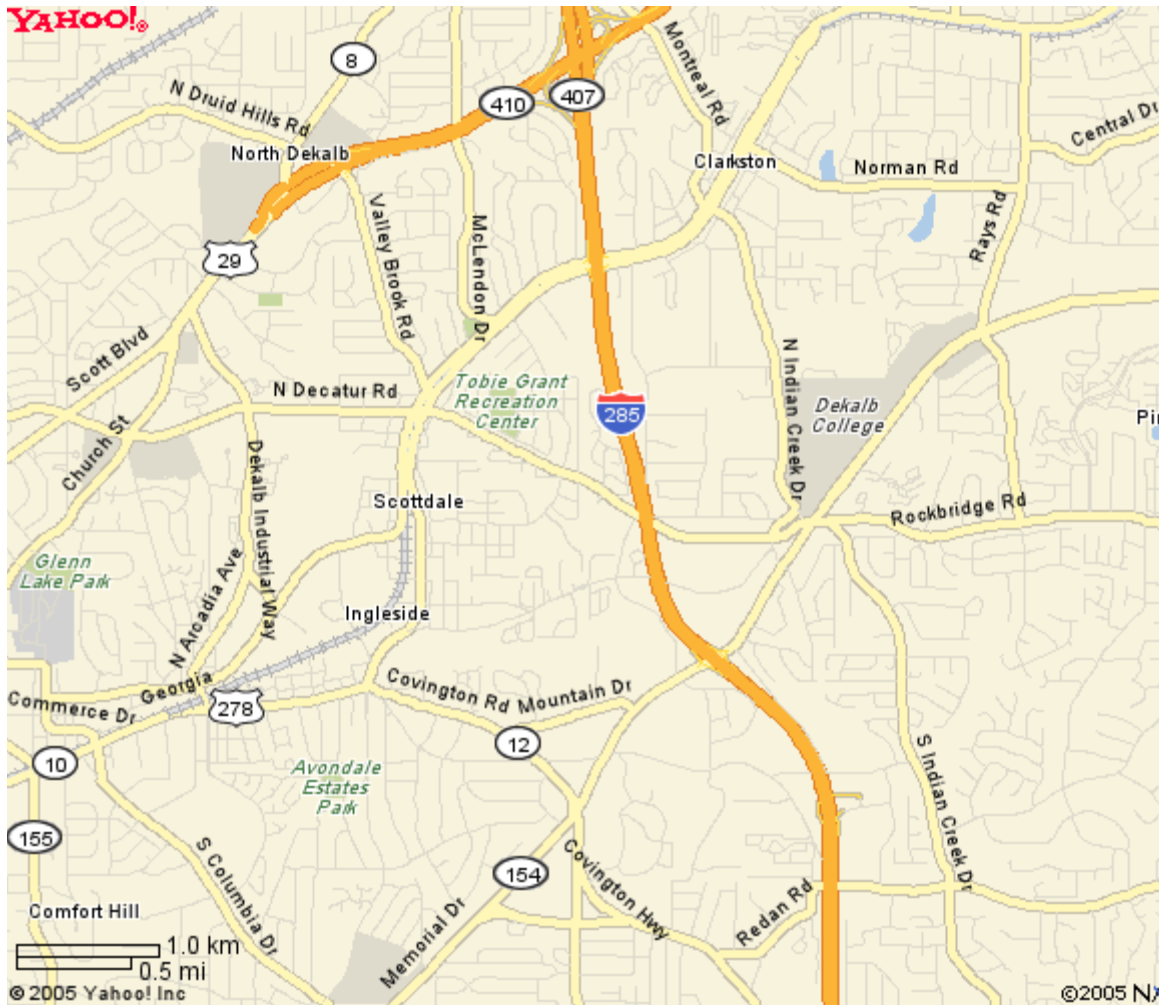

Directions to Softball Country Club - DeKalb County

**3500 North Decatur Road
Scottdale, GA 30079**

Only in our hearts...

Link to Yahoo => http://ca.maps.yahoo.com/maps_result?addr=3500+North+Decatur+Road&csz=Scottdale+GA++30079&country=us&new=1&name=&qty=